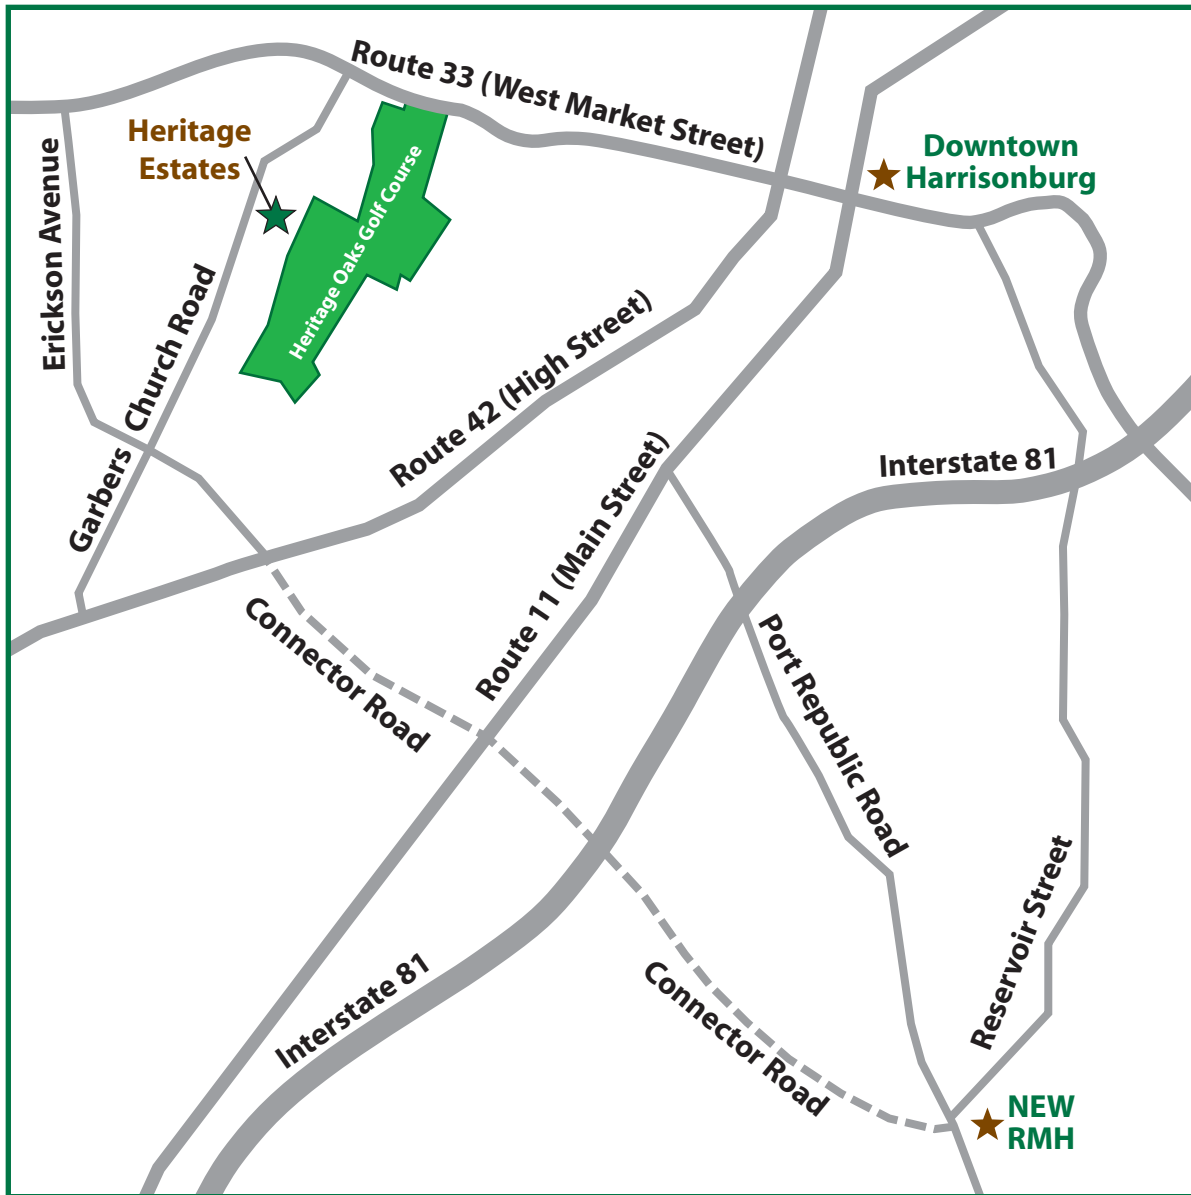

HERITAGE ESTATES

A SCRIPTURE COMMUNITY

Single Family Homes and Paired Homes from the upper \$200's

- VICINITY MAP -

Heritage Estates is conveniently located on the west side of Harrisonburg, adjacent to the Heritage Oaks golf course, just minutes from downtown Harrisonburg, and a very short drive from the new Rockingham Memorial Hospital campus.